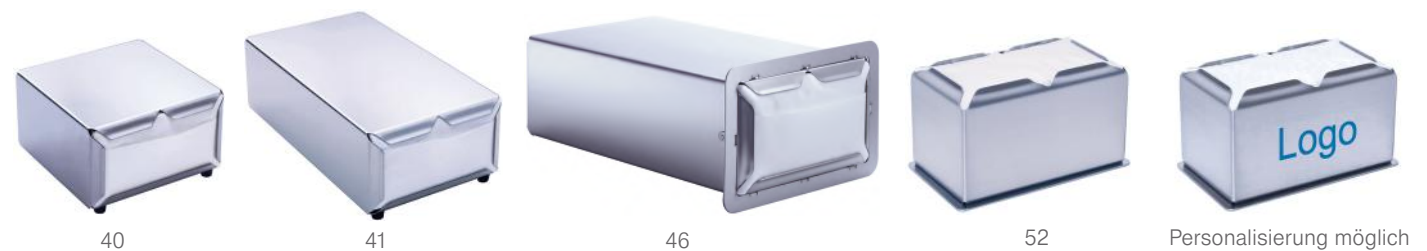

Model 361

Item No. 7501006

5,40 €

Napkin Dispensers

stainless steel 18/10

table top dispenser for approx. 100 napkins, refillable from both sides, LxWxH: 110 x 90 x 130 mm	Model 30	Item No. 7521001	21,10 €
table top dispenser for approx. 250 napkins, refillable from both sides, LxWxH: 290 x 90 x 130 mm	Model 31	Item No. 7521003	37,30 €
in counter dispenser for approx. 250 napkins, LxWxH: 290 x 120 x 160 mm, cut out measurements 93 x 127 mm	Model 32	Item No. 7521004	49,50 €
table top dispenser for approx. 100 napkins, LxWxH: 130 x 100 x 105 mm	Model 50	Item No. 7521028	29,30 €
napkins for dispensers 30, 31, 32, 50, folded approx. 83 x 115 mm, 300 pcs.	Model 300	Item No. 7521023	3,90 €