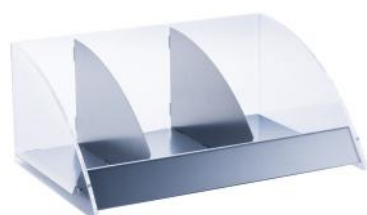

82,80 €

Countertop Organizers

stainless steel 18/10, plexiglass 5 mm

with 2 compartments and flap lid
LxWxH: 250 x 250 x 230 mm
Model 642D

Item No. 7451010

95,40 €

Countertop Organizers

stainless steel 18/10, plexiglass 5 mm

with 3 compartments
LxWxH: 360 x 250 x 150 mm
Model 644

Item No. 7451012

78,10 €

Menu Holders

stainless steel 18/10

LxWxH: 75 x 80 x 30 mm	Model 407	Item No. 7461001	7,50 €
Ø 130 x 65 mm	Model 408	Item No. 7461002	13,60 €
LxWxH: 80 x 80 x 37 mm	Model 409	Item No. 7461003	8,10 €
heavy ground plate, distance of brackets 5 mm, Ø 95 x 80 mm	Model 410	Item No. 7461004	16,20 €
heavy ground plate, distance of brackets 16 mm, Ø 120 x 130 mm	Model 411	Item No. 7461005	17,50 €
heavy ground plate, distance of brackets 9 mm, LxWxH: 95 x 95 x 112 mm	Model 413	Item No. 7461007	15,40 €