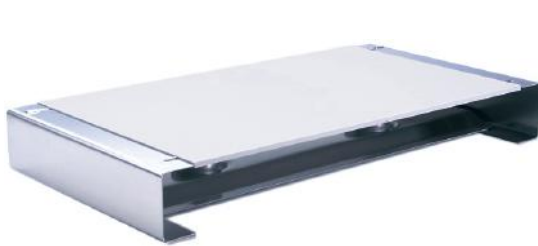

Hot Plate

stainless steel 18/10, aluminium-plate, for 2 candles

LxWxH: 384 x 200 x 52 mm	Model 330	Item No. 7571001	47,70 €

Ice Picks

with one tempered steel pick, length 190 mm

Model 10	Item No. 7551013	2,70 €

with six tempered steel picks, length 200 mm

Model 6	Item No. 7551014	11,60 €

Measuring Cups

stainless steel 18/10, high polished

2 cl / 4 cl	Model 902	Item No. 7551001	12,20 €

3 cl / 4 cl	Model 903	Item No. 7551002	12,60 €

Jiggers

stainless steel 18/10, high polished

2 cl	Model 904	Item No. 7551003	9,10 €

4 cl	Model 905	Item No. 7551004	9,50 €