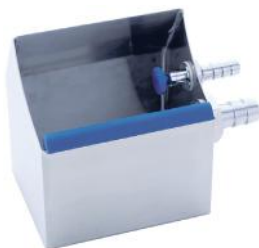

Ltr.	1/65	1/30	1/20
Ø mm	38	49	56
Item No.	5114065	5114030	5114020

Cleaning Sink

stainless steel 18/10, for 2 portioners

LxWxH: 125 x 100 x 140 mm

Model 11 Item No. 7401001

103,50 €

Cleaning Sink

stainless steel 18/10, for 2 portioners, with adjustable waterflow,
water inflow hose 1/2", drain hose 3/4"